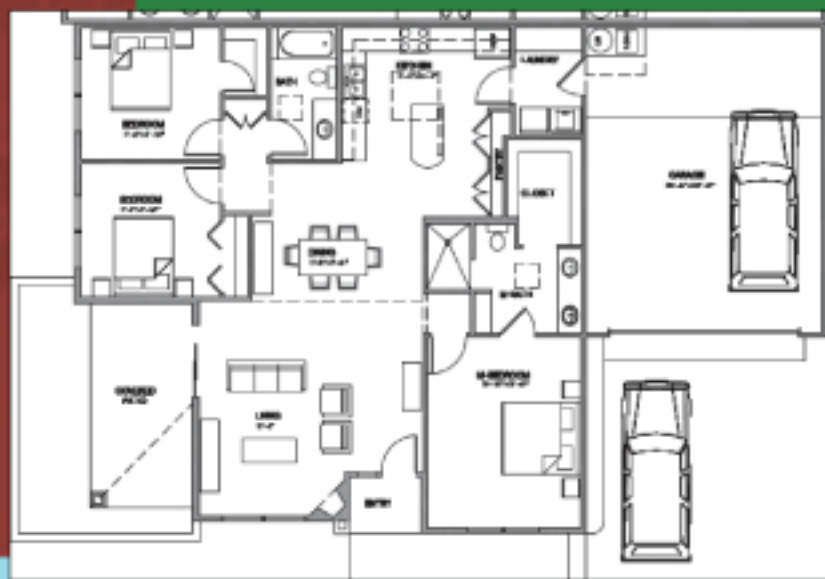

## Floor Plan A

- 3 Bedroom Unit - 1,608 sq.ft.
- Granite Island.
- Fireplace.
- Tile and Carpet Throughout.

GE Appliance Package Includes:  
Overhead Microwave  
Electric Stove  
Dishwasher

Information is from sources deemed reliable but is not guaranteed by agent or broker.